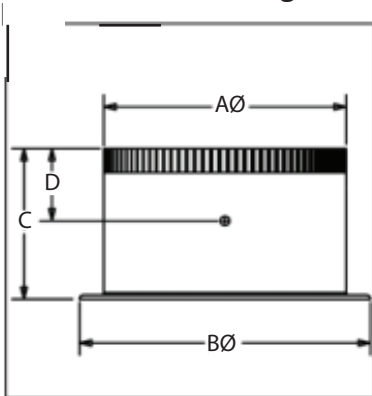

Sheet Metal Press-On Collars

High Efficiency Press-On Take-Off

Straight Press-On Take-Off

LIST PRICES				
X	A x B	H	List Price w/o Damper	List Price w/ STD Damper
4"	10" x 5"	11.75	\$15.50	\$18.00
5"	10" x 5"	11.75	\$15.50	\$18.00
6"	12" x 6"	11.75	\$15.80	\$18.50
7"	12" x 6"	11.75	\$19.00	\$21.00
8"	12" x 6"	11.75	\$19.00	\$24.50
9"	15" x 6"	12.75	\$30.00	\$33.00
10"	16" x 6.75"	12.75	\$33.00	\$33.00
12"	18" x 8.5"	12.75	\$42.50	\$43.00
14"	20" x 9.5"	12.75	\$53.00	\$53.00
16"	22" x 14"	13.75	\$58.00	\$58.00

LIST PRICES					
A	B	C	D	List Price w/o Damper	List Price w/ STD Damper
4"	6"	6"	3"	\$6.50	\$10.30
5"	7"	6"	3"	\$7.00	\$10.50
6"	8"	6"	3"	\$7.50	\$14.00
7"	9"	6"	3"	\$8.30	\$15.00
8"	10"	6"	3"	\$8.75	\$16.00
9"	11"	6"	3"	\$10.80	\$17.00
10"	12"	6"	3"	\$11.25	\$18.00
12"	14"	6"	3"	\$13.10	\$22.00
14"	16"	6"	3"	\$15.25	\$24.50
16"	18"	6"	3"	\$20.50	\$29.50