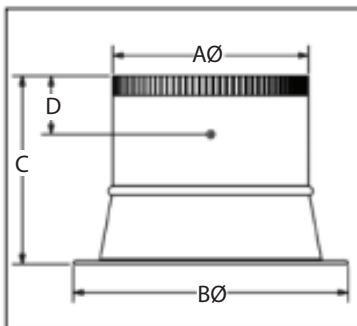

Conical Press-On Take-Off w/Damper

LIST PRICES					
A	B	C	D	List Price w/o Damper	List Price w/ STD Damper
4"	8"	9.75"	3"	$18.00	$17.00
5"	9"	9.75"	3"	$19.00	$17.50
6"	10"	9.75"	3"	$18.00	$18.00
7"	11"	9.75"	3"	$21.00	$20.00
8"	12"	9.75"	3"	$20.00	$20.00
9"	13"	9.75"	3"	$21.00	$23.00
10"	14"	9.75"	3"	$24.00	$24.00
12"	16"	9.75"	3"	$27.00	$27.00
14"	18"	10.5"	3"	$34.00	$34.00
16"	20"	10.5"	3"	$42.00	$42.00