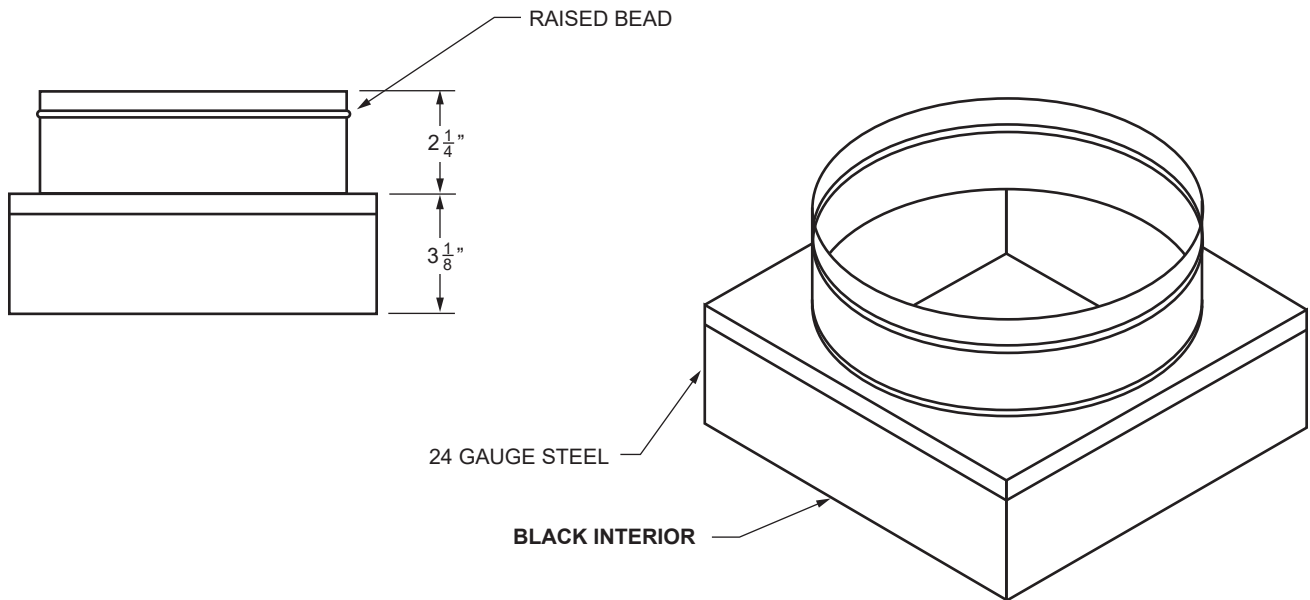

Model STR Square To Round Transitions w/Black Interior

LIST PRICES		
Square Dimension	Round Dimension	List Price
6 x 6	6	\$12.00
8 x 8	6, 8	\$13.00
9 x 9	8, 8	\$15.00
10 x 10	8, 10	\$15.00
12 x 12	6, 8, 10, 12	\$16.00
14 x 14	12, 14	\$18.00
15 x 15	12, 14	\$21.00
23.75 x 11.75	Field Cut	\$39.00
23.75 x 23.75	Field Cut	\$39.00

Field cuttable units are a blank Plenum ready to accept a field installed "A" collar or spin-in.