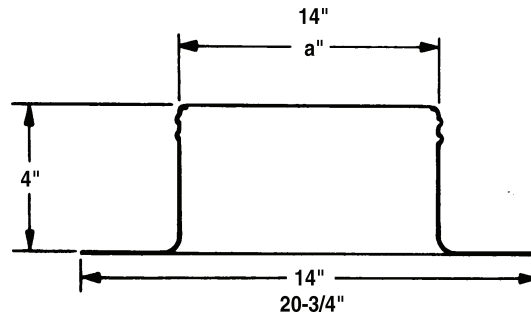

Alumi-Flash

For All Roofing Systems

ALUMI-FLASH

N-182

1-8" to 12" pipes

Five Caps Available to Accommodate Pipe and Conduits from 3/8" to 12"

LIST PRICES			
Model	Pipe Portal	Pipe Size	List Price
AF 6N	N18 N21 N28 N62	6" max.	\$110.00
AF 12N	N182'	12" max.	\$300.00